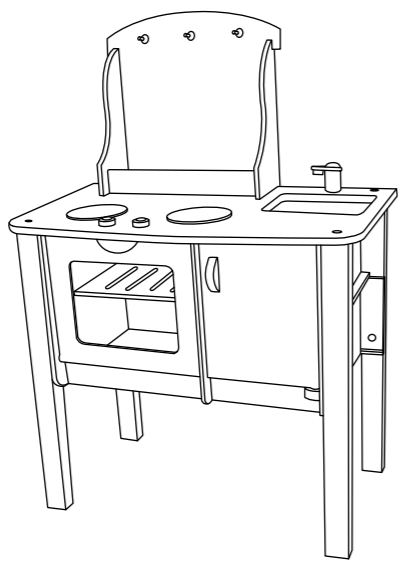

WANJU

My Creative
Cookery Club

3 years +

WARNING:

CHOKING HAZARD - Small parts.

Not for children under 3 years.

Sharp point on screw part T.

ADULT ASSEMBLY REQUIRED.